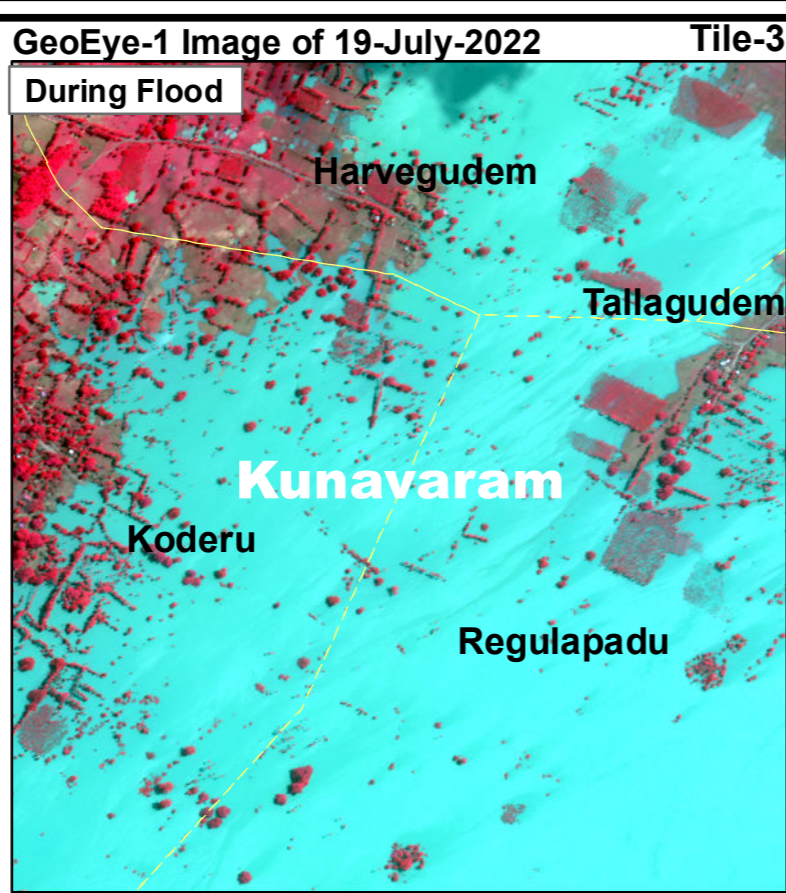

Flood Inundated areas in Kunavaram and Chintur Mandals of East Godavari District, Andhra Pradesh State

Date of Issue : 21.07.2022

DISASTER EVENT ID: 07-FLD-2022-AP
MAP ID: 2022/14