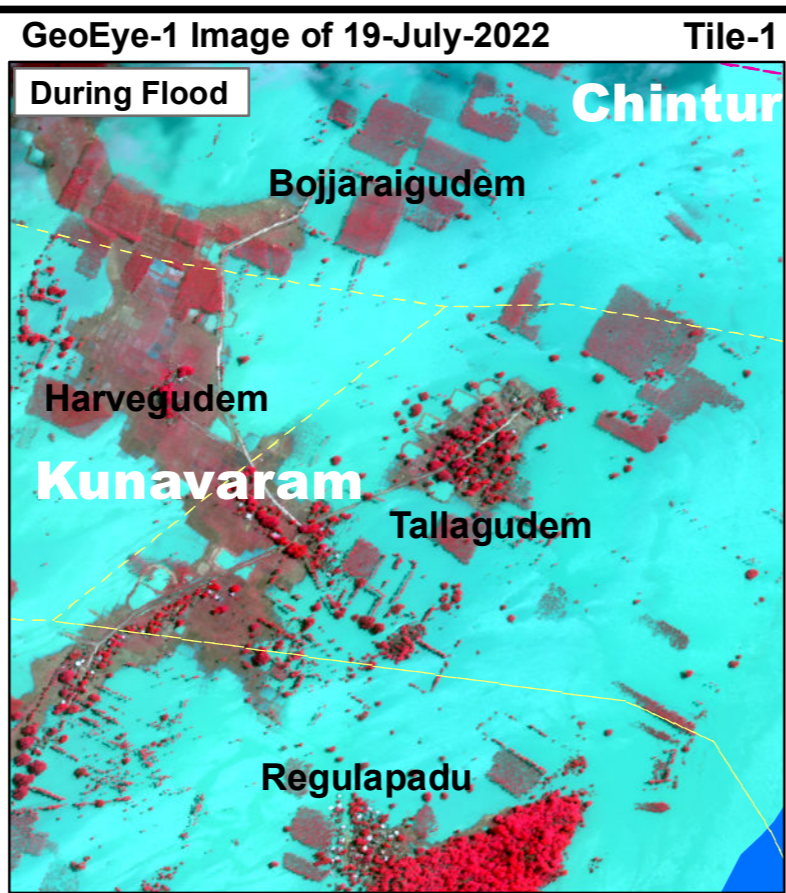

DISASTER EVENT ID: 07-FLD-2022-AP
MAP ID: 2022/17

IRS-R2A-L4FX Image of 23-May-2022

GeoEye-1 Image of 19-July-2022

Location Map

Part of East Godavari district

Legend
 - Yellow dashed line: Village Boundary
 - Blue line: River

For official use

Flood Inundated areas in Chintur Mandal of East Godavari District, Andhra Pradesh State

Location Map

Part of East Godavari district

Legend

--- Village Boundary

This product is prepared using GeoEye-1 satellite image received under International Charter, Call ID-877

Date of Issue : 21.07.2022

DISASTER EVENT ID: 07-FLD-2022-AP
MAP ID: 2022/14

Location Map

Part of East Godavari district

Legend

Village Boundary

This product is prepared using GeoEye-1 satellite image received under International Charter, Call ID-877