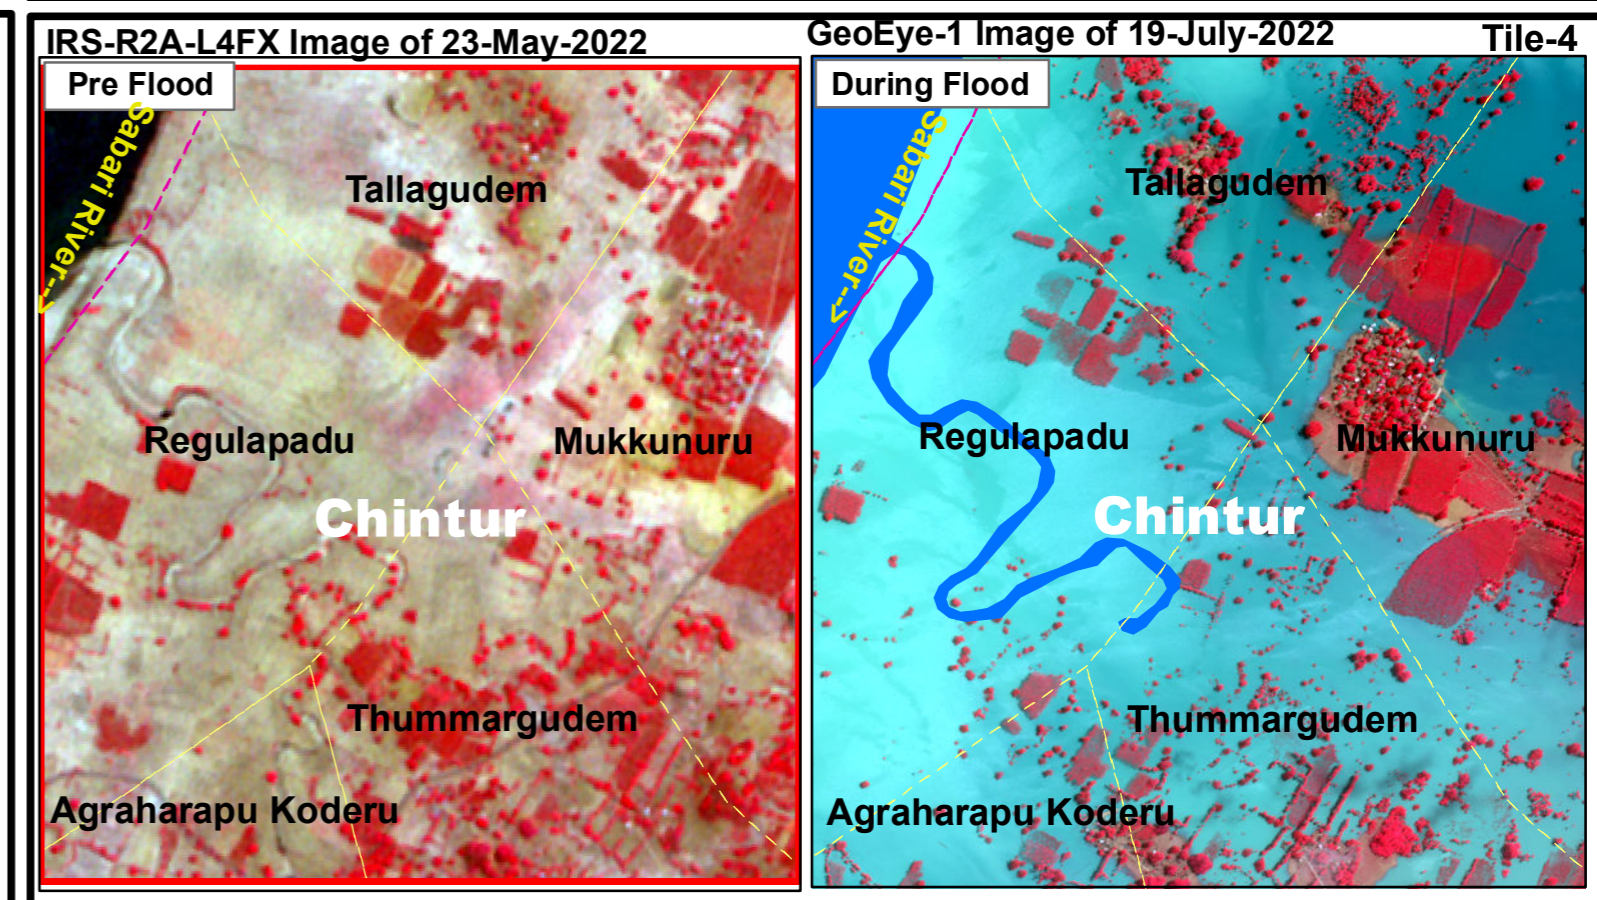

DISASTER EVENT ID: 07-FLD-2022-AP
MAP ID: 2022/17

IRS-R2A-L4FX Image of 23-May-2022

GeoEye-1 Image of 19-July-2022

Location Map

Part of East Godavari district

Legend
 - Yellow dashed line: Village Boundary
 - Blue line: River

For official use

Flood Inundated areas in Chintur Mandal of East Godavari District, Andhra Pradesh State

Location Map

Part of East Godavari district

Legend

--- Village Boundary

This product is prepared using GeoEye-1 satellite image received under International Charter, Call ID-877

RRES
National Remote Sensing Centre, ISRO
Dept. of Space, Govt. of India
Hyderabad- 500 037
E-Mail: flood@nrsc.gov.in
www.nrsc.gov.in

For official use

Flood Inundated areas in Kunavaram and Chintur Mandals of East Godavari District, Andhra Pradesh State

Date of Issue : 21.07.2022

DISASTER EVENT ID: 07-FLD-2022-AP
MAP ID: 2022/14

Location Map

Part of East Godavari district

Legend

Village Boundary

This product is prepared using GeoEye-1 satellite image received under International Charter, Call ID-877