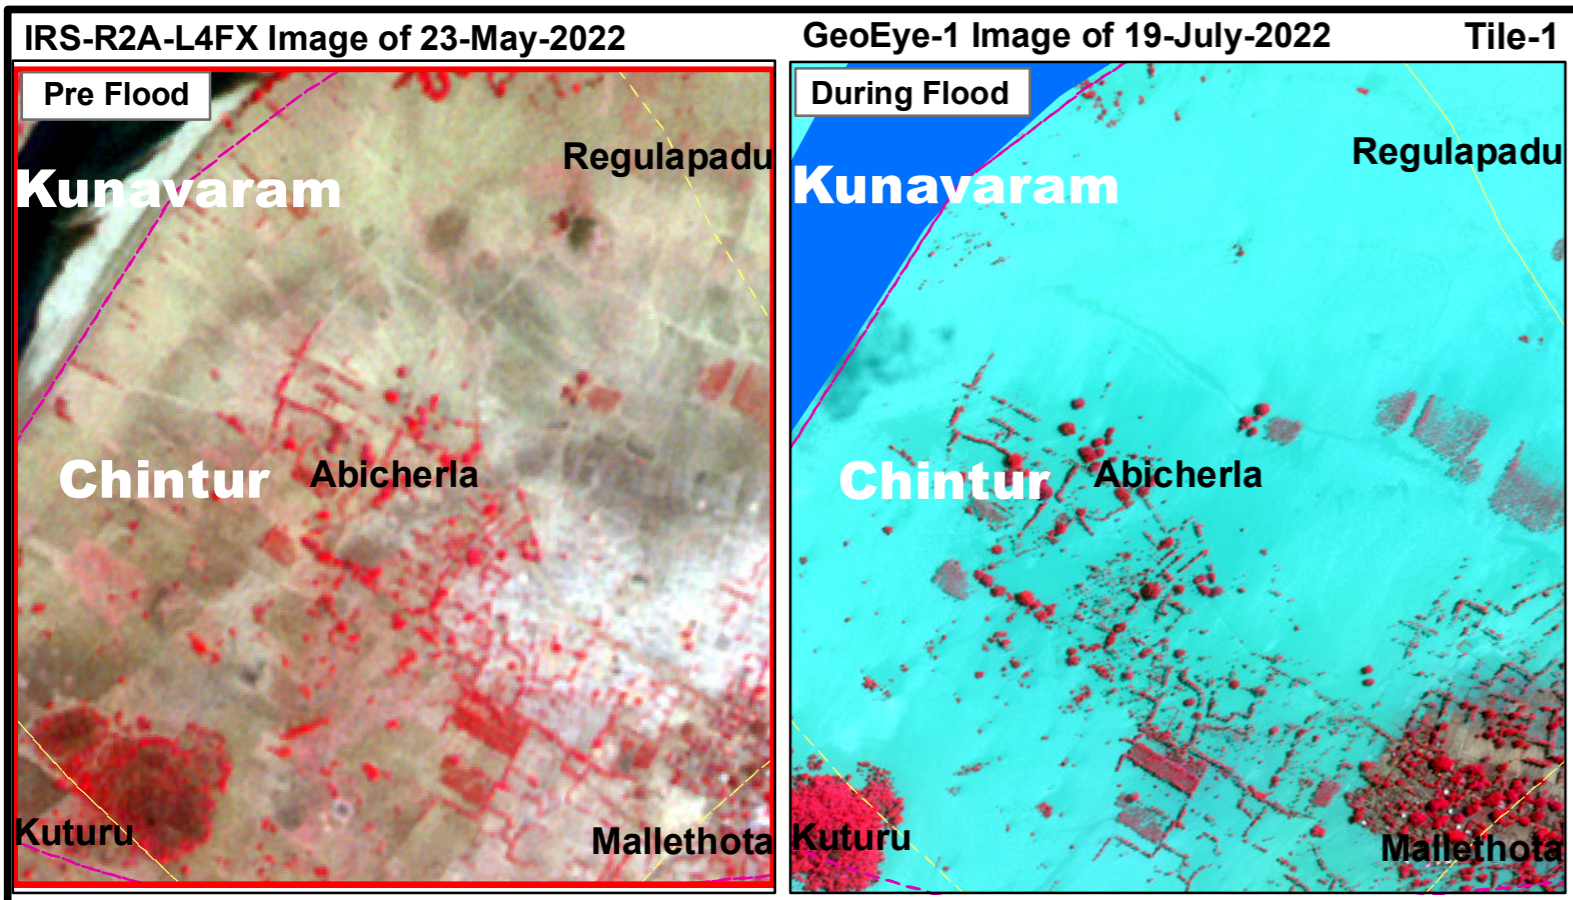

DISASTER EVENT ID: 07-FLD-2022-AP
MAP ID: 2022/17

IRS-R2A-L4FX Image of 23-May-2022

GeoEye-1 Image of 19-July-2022

Location Map

Part of East Godavari district

Legend
 - Yellow dashed line: Village Boundary
 - Blue line: River

For official use

Flood Inundated areas in Chintur Mandal of East Godavari District, Andhra Pradesh State

Location Map

Part of East Godavari district

Legend

--- Village Boundary

This product is prepared using GeoEye-1 satellite image received under International Charter, Call ID-877

RRES
National Remote Sensing Centre, ISRO
Dept. of Space, Govt. of India
Hyderabad- 500 037
E-Mail: flood@nrsc.gov.in
www.nrsc.gov.in

For official use

Flood Inundated areas in Kunavaram and Chintur Mandals of East Godavari District, Andhra Pradesh State

Date of Issue : 21.07.2022

DISASTER EVENT ID: 07-FLD-2022-AP
MAP ID: 2022/14

Location Map

Part of East Godavari district

Legend

Village Boundary

This product is prepared using GeoEye-1 satellite image received under International Charter, Call ID-877