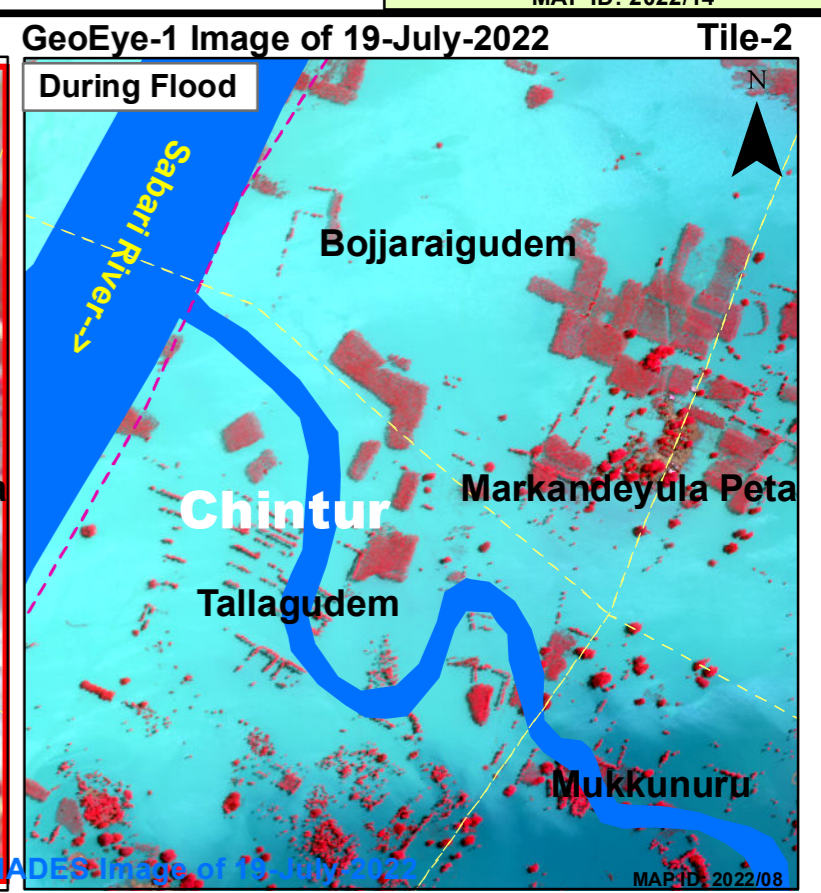

Flood Inundated areas in Kunavaram and Chintur Mandals of East Godavari District, Andhra Pradesh State

Date of Issue : 21.07.2022

DISASTER EVENT ID: 07-FLD-2022-AP
MAP ID: 2022/14