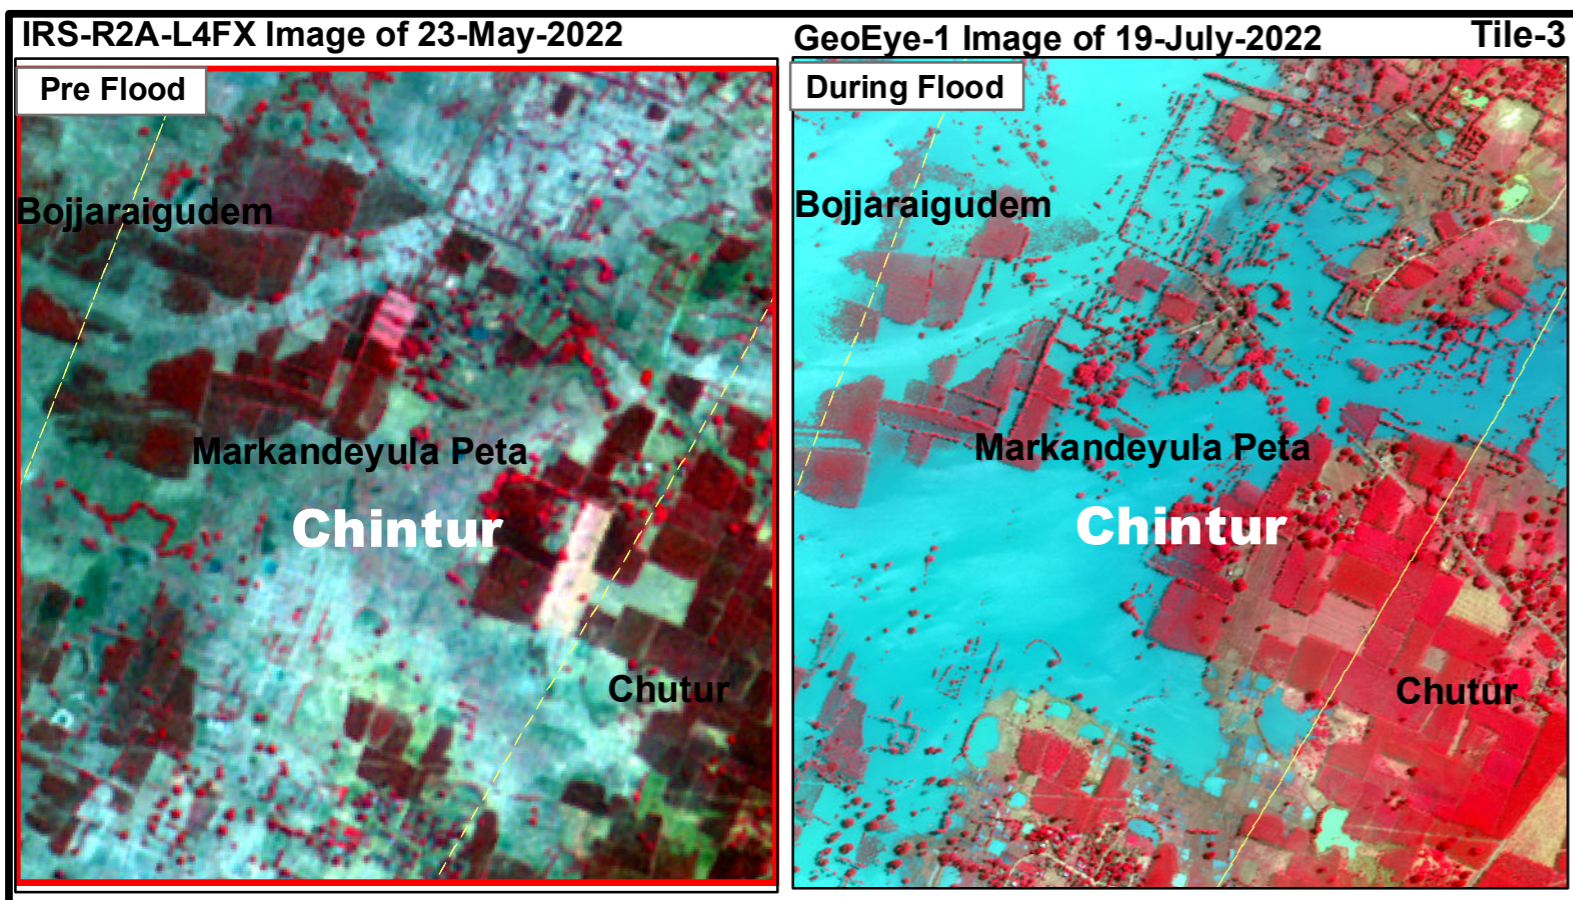

DISASTER EVENT ID: 07-FLD-2022-AP
MAP ID: 2022/17

IRS-R2A-L4FX Image of 23-May-2022

GeoEye-1 Image of 19-July-2022

Location Map

Part of East Godavari district

Legend
 - Yellow dashed line: Village Boundary
 - Blue line: River

For official use

Flood Inundated areas in Chintur Mandal of East Godavari District, Andhra Pradesh State

Location Map

Part of East Godavari district

Legend

--- Village Boundary

This product is prepared using GeoEye-1 satellite image received under International Charter, Call ID-877

RRES
National Remote Sensing Centre, ISRO
Dept. of Space, Govt. of India
Hyderabad- 500 037
E-Mail: flood@nrsc.gov.in
www.nrsc.gov.in

For official use

Flood Inundated areas in Kunavaram and Chintur Mandals of East Godavari District, Andhra Pradesh State

Date of Issue : 21.07.2022

DISASTER EVENT ID: 07-FLD-2022-AP
MAP ID: 2022/14

Location Map

Part of East Godavari district

Legend

Village Boundary

This product is prepared using GeoEye-1 satellite image received under International Charter, Call ID-877