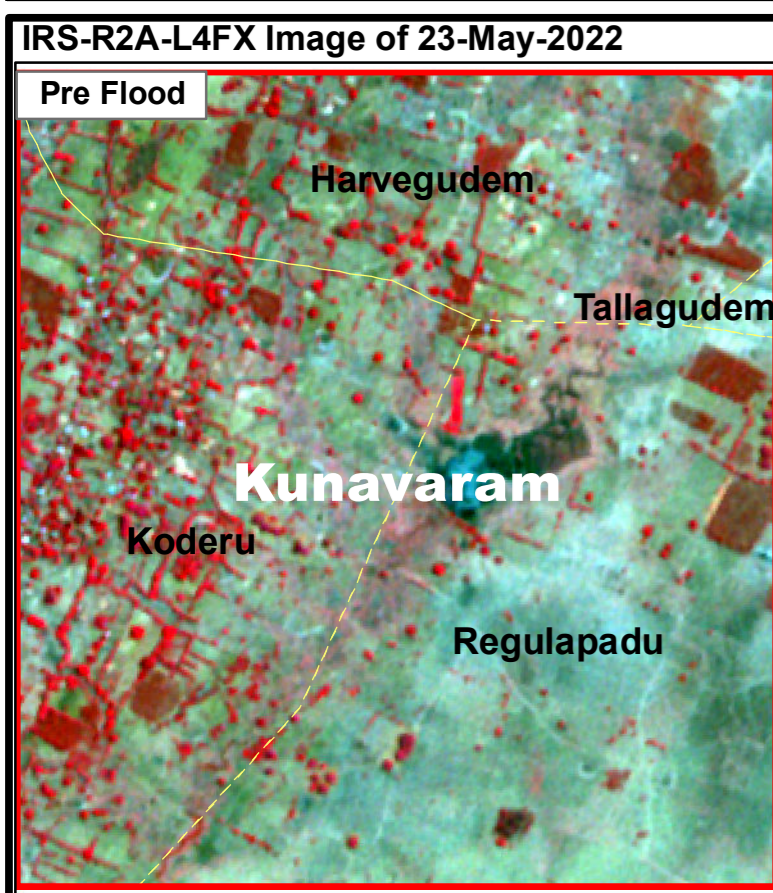

DISASTER EVENT ID: 07-FLD-2022-AP
MAP ID: 2022/17

IRS-R2A-L4FX Image of 23-May-2022

GeoEye-1 Image of 19-July-2022

Location Map

Part of East Godavari district

Legend
 - Yellow dashed line: Village Boundary
 - Blue line: River

For official use

Flood Inundated areas in Chintur Mandal of East Godavari District, Andhra Pradesh State

Location Map

Part of East Godavari district

Legend

--- Village Boundary

This product is prepared using GeoEye-1 satellite image received under International Charter, Call ID-877

RRES
National Remote Sensing Centre, ISRO
Dept. of Space, Govt. of India
Hyderabad- 500 037
E-Mail: flood@nrsc.gov.in
www.nrsc.gov.in

For official use

Flood Inundated areas in Kunavaram and Chintur Mandals of East Godavari District, Andhra Pradesh State

Date of Issue : 21.07.2022

DISASTER EVENT ID: 07-FLD-2022-AP
MAP ID: 2022/14

Location Map

Part of East Godavari district

Legend

Village Boundary

This product is prepared using GeoEye-1 satellite image received under International Charter, Call ID-877