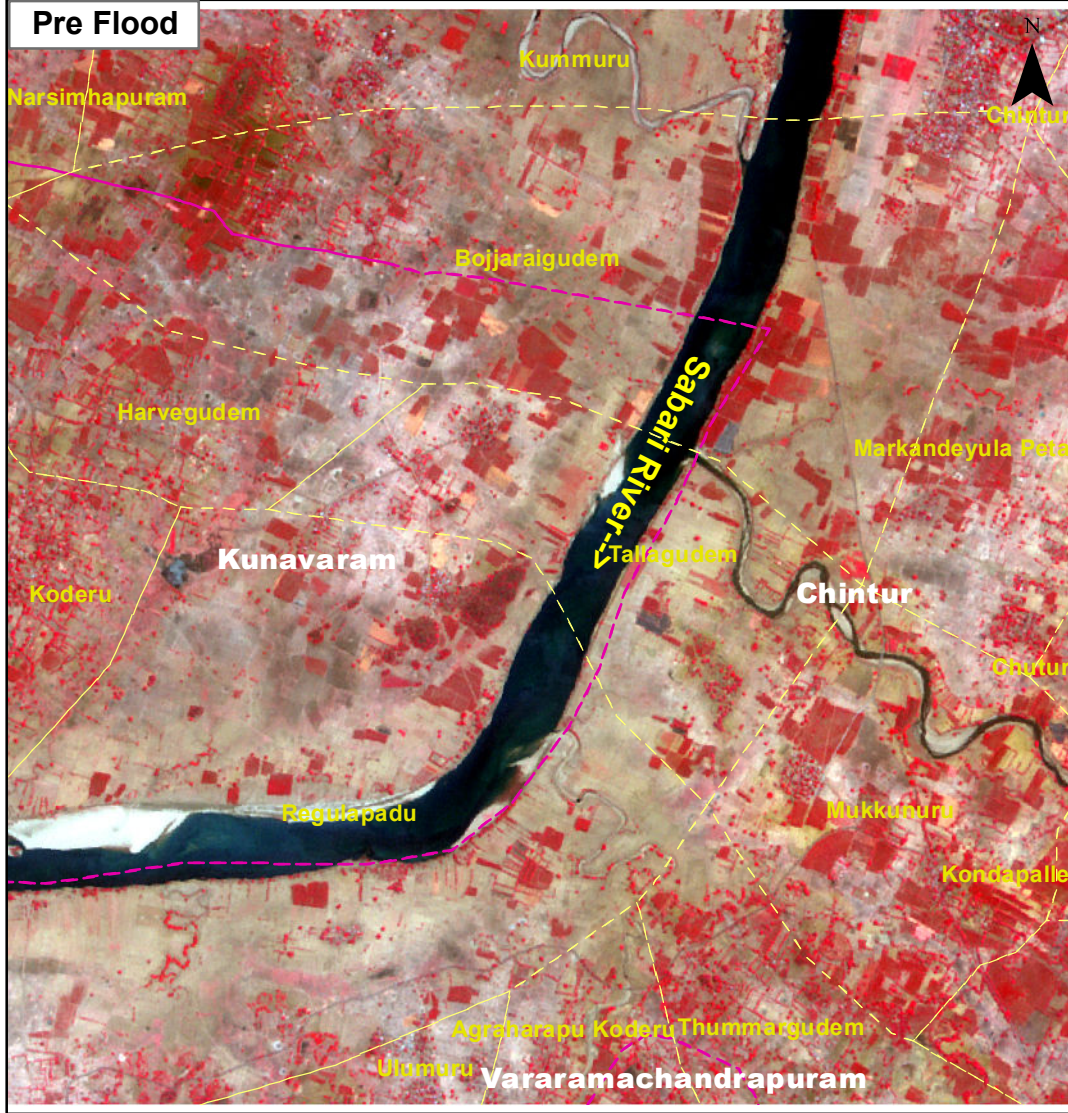

DISASTER EVENT ID: 07-FLD-2022-AP
MAP ID: 2022/16

IRS-R2A-L4FX Image of 23-May-2022