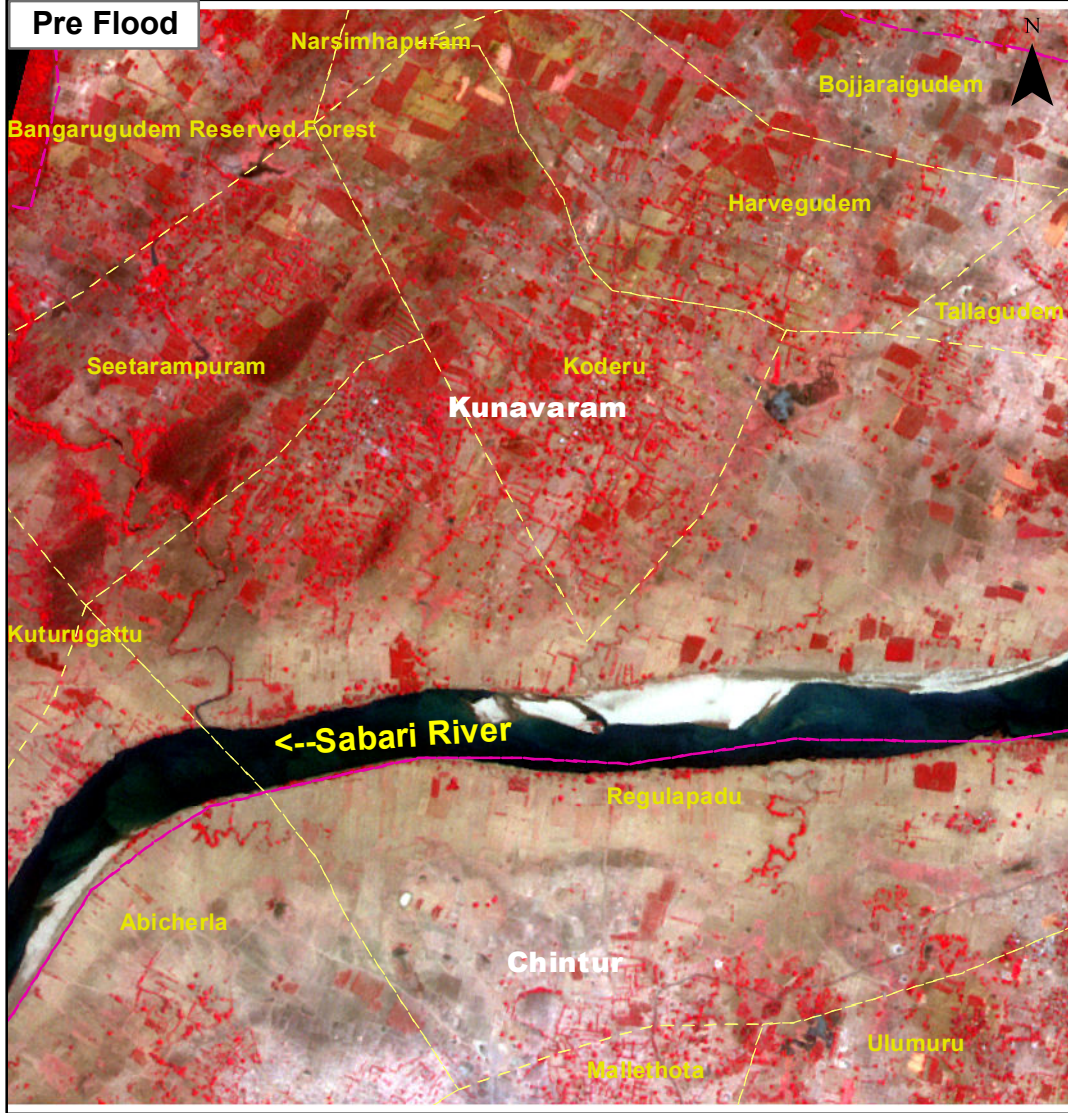

DISASTER EVENT ID: 07-FLD-2022-AP
MAP ID: 2022/17

IRS-R2A-L4FX Image of 23-May-2022

GeoEye-1 Image of 19-July-2022

Location Map

Part of East Godavari district

Legend
 - Yellow dashed line: Village Boundary
 - Blue line: River

RRES
 National Remote Sensing Centre, ISRO
 Dept. of Space, Govt. of India
 Hyderabad- 500 037
 E-Mail: flood@nrsc.gov.in
 www.nrsc.gov.in

This product is prepared using GeoEye-1 satellite image received under International Charter, Call ID-877

For official use

Flood Inundated areas in Chintur Mandal of East Godavari District, Andhra Pradesh State

Location Map

Part of East Godavari district

Legend

--- Village Boundary

This product is prepared using GeoEye-1 satellite image received under International Charter, Call ID-877

Date of Issue : 21.07.2022

DISASTER EVENT ID: 07-FLD-2022-AP
MAP ID: 2022/14

Location Map

Part of East Godavari district

Legend

Village Boundary

This product is prepared using GeoEye-1 satellite image received under International Charter, Call ID-877