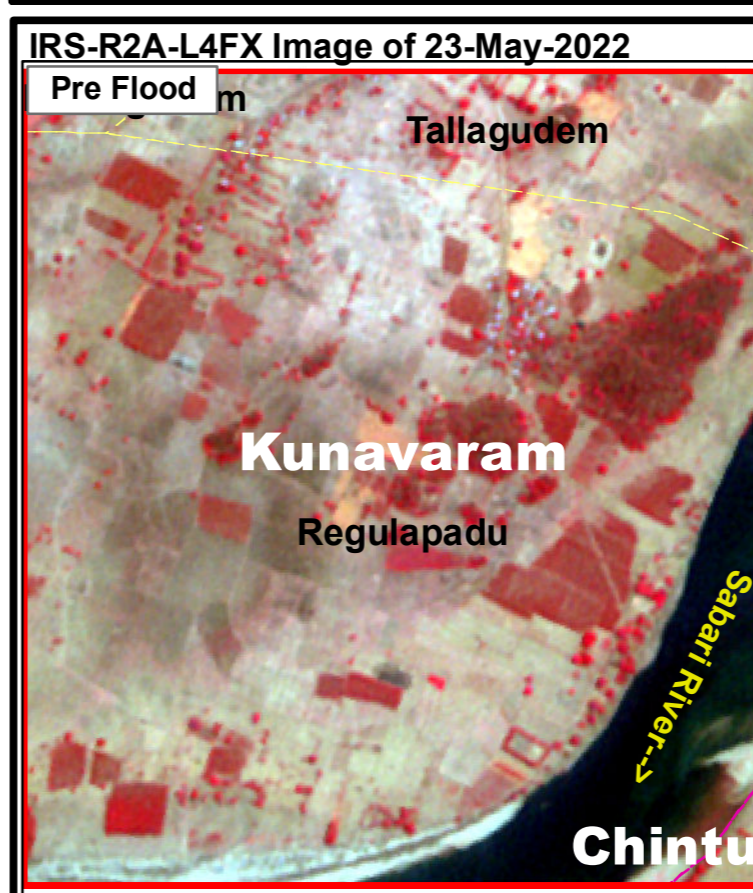

DISASTER EVENT ID: 07-FLD-2022-AP
MAP ID: 2022/17

IRS-R2A-L4FX Image of 23-May-2022

GeoEye-1 Image of 19-July-2022

Location Map

Part of East Godavari district

Legend
 - Yellow dashed line: Village Boundary
 - Blue line: River

For official use

Flood Inundated areas in Chintur Mandal of East Godavari District, Andhra Pradesh State

Location Map

Part of East Godavari district

Legend

--- Village Boundary

This product is prepared using GeoEye-1 satellite image received under International Charter, Call ID-877

RRES
National Remote Sensing Centre, ISRO
Dept. of Space, Govt. of India
Hyderabad- 500 037
E-Mail: flood@nrsc.gov.in
www.nrsc.gov.in

For official use

Flood Inundated areas in Kunavaram and Chintur Mandals of East Godavari District, Andhra Pradesh State

Date of Issue : 21.07.2022

DISASTER EVENT ID: 07-FLD-2022-AP
MAP ID: 2022/14

Location Map

Part of East Godavari district

Legend

Village Boundary

This product is prepared using GeoEye-1 satellite image received under International Charter, Call ID-877