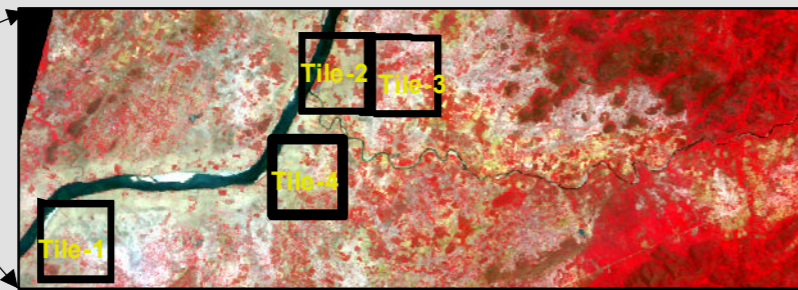

For official use

Flood Inundated areas in Chintur Mandal of East Godavari District, Andhra Pradesh State

Location Map

Part of East Godavari district

Legend

--- Village Boundary

This product is prepared using GeoEye-1 satellite image received under International Charter, Call ID-877

RRES
National Remote Sensing Centre, ISRO
Dept. of Space, Govt. of India
Hyderabad- 500 037
E-Mail: flood@nrsc.gov.in
www.nrsc.gov.in

For official use

Flood Inundated areas in Kunavaram and Chintur Mandals of East Godavari District, Andhra Pradesh State