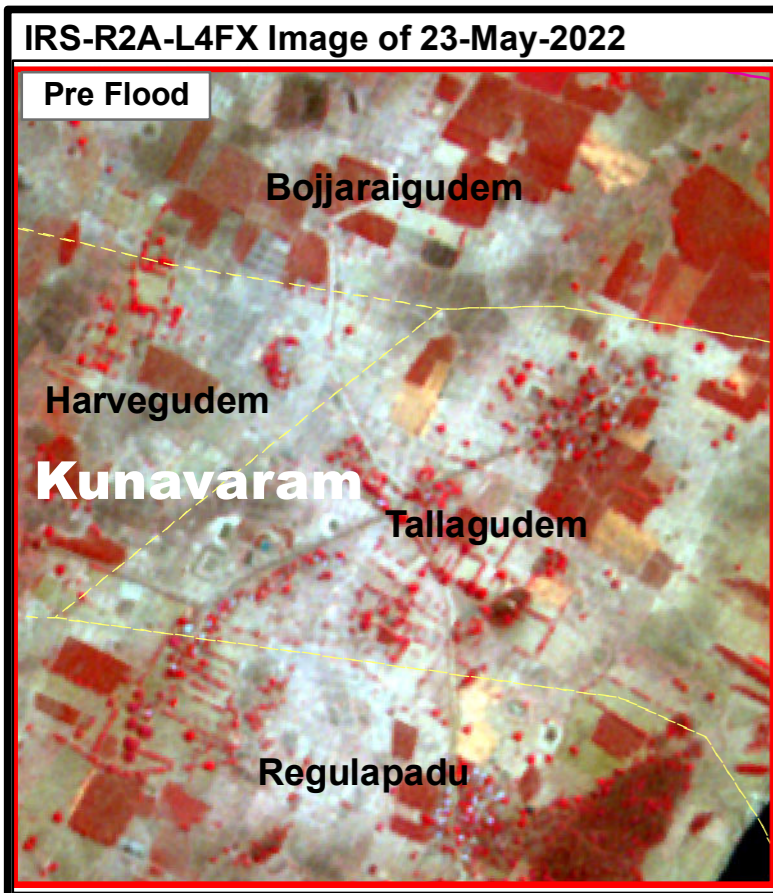

DISASTER EVENT ID: 07-FLD-2022-AP
MAP ID: 2022/17

IRS-R2A-L4FX Image of 23-May-2022

GeoEye-1 Image of 19-July-2022

Location Map

Part of East Godavari district

Legend
 - Yellow dashed line: Village Boundary
 - Blue line: River

For official use

Flood Inundated areas in Chintur Mandal of East Godavari District, Andhra Pradesh State

Location Map

Part of East Godavari district

Legend

--- Village Boundary

This product is prepared using GeoEye-1 satellite image received under International Charter, Call ID-877

RRES
National Remote Sensing Centre, ISRO
Dept. of Space, Govt. of India
Hyderabad- 500 037
E-Mail: flood@nrsc.gov.in
www.nrsc.gov.in

For official use

Flood Inundated areas in Kunavaram and Chintur Mandals of East Godavari District, Andhra Pradesh State

Date of Issue : 21.07.2022

DISASTER EVENT ID: 07-FLD-2022-AP
MAP ID: 2022/14

Location Map

Part of East Godavari district

Legend

Village Boundary

This product is prepared using GeoEye-1 satellite image received under International Charter, Call ID-877