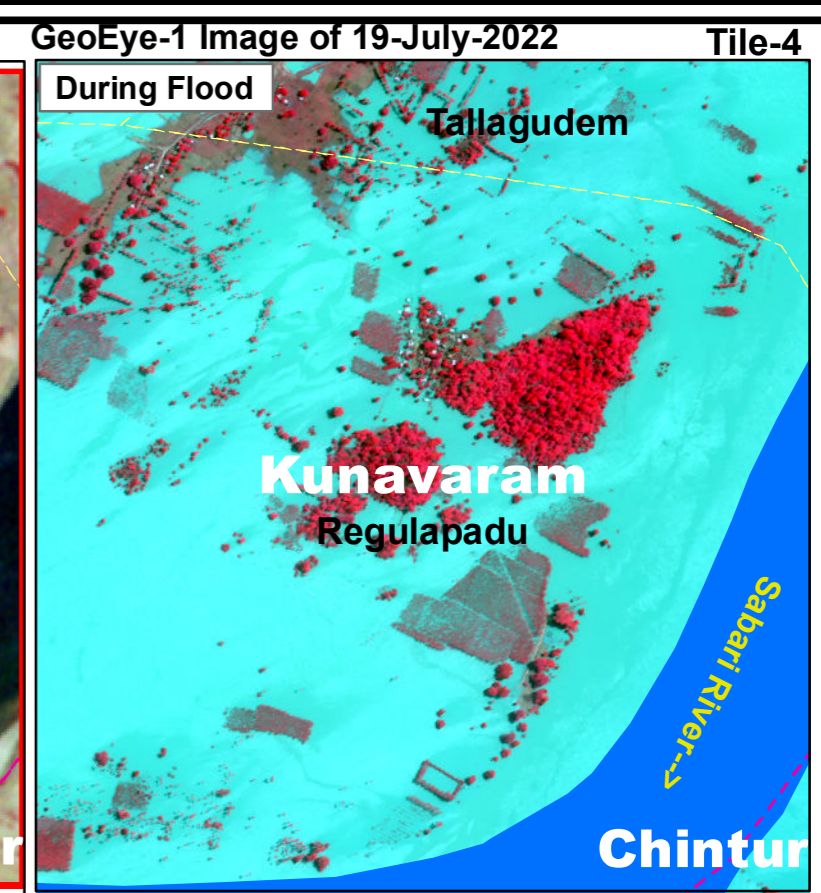

DISASTER EVENT ID: 07-FLD-2022-AP
MAP ID: 2022/17

IRS-R2A-L4FX Image of 23-May-2022

GeoEye-1 Image of 19-July-2022

Location Map

Part of East Godavari district

Legend
 - Yellow dashed line: Village Boundary
 - Blue line: River

For official use

Flood Inundated areas in Chintur Mandal of East Godavari District, Andhra Pradesh State

Location Map

Part of East Godavari district

Legend

--- Village Boundary

This product is prepared using GeoEye-1 satellite image received under International Charter, Call ID-877

RRES
National Remote Sensing Centre, ISRO
Dept. of Space, Govt. of India
Hyderabad- 500 037
E-Mail: flood@nrsc.gov.in
www.nrsc.gov.in

For official use

Flood Inundated areas in Kunavaram and Chintur Mandals of East Godavari District, Andhra Pradesh State

Date of Issue : 21.07.2022

DISASTER EVENT ID: 07-FLD-2022-AP
MAP ID: 2022/14

Location Map

Part of East Godavari district

Legend

Village Boundary

This product is prepared using GeoEye-1 satellite image received under International Charter, Call ID-877