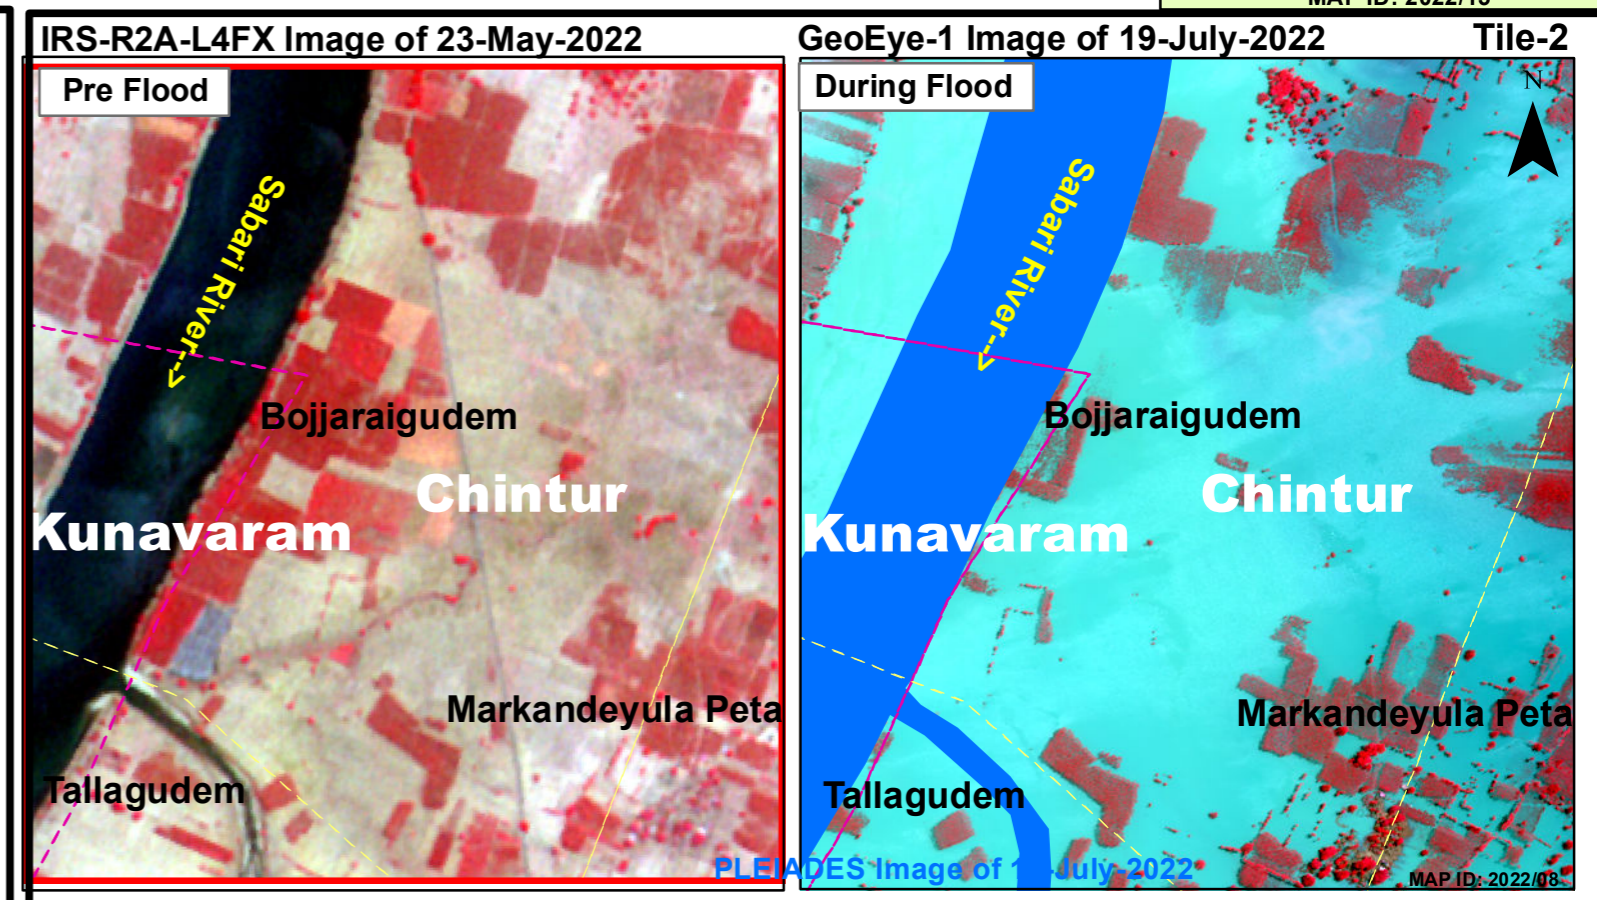

DISASTER EVENT ID: 07-FLD-2022-AP
MAP ID: 2022/17

IRS-R2A-L4FX Image of 23-May-2022

GeoEye-1 Image of 19-July-2022

Location Map

Part of East Godavari district

Legend
 - Yellow dashed line: Village Boundary
 - Blue line: River

For official use

Flood Inundated areas in Chintur Mandal of East Godavari District, Andhra Pradesh State

Location Map

Part of East Godavari district

Legend

--- Village Boundary

This product is prepared using GeoEye-1 satellite image received under International Charter, Call ID-877

RRES
National Remote Sensing Centre, ISRO
Dept. of Space, Govt. of India
Hyderabad- 500 037
E-Mail: flood@nrsc.gov.in
www.nrsc.gov.in

For official use

Flood Inundated areas in Kunavaram and Chintur Mandals of East Godavari District, Andhra Pradesh State

Date of Issue : 21.07.2022

DISASTER EVENT ID: 07-FLD-2022-AP
MAP ID: 2022/14

Location Map

Part of East Godavari district

Legend

Village Boundary

This product is prepared using GeoEye-1 satellite image received under International Charter, Call ID-877