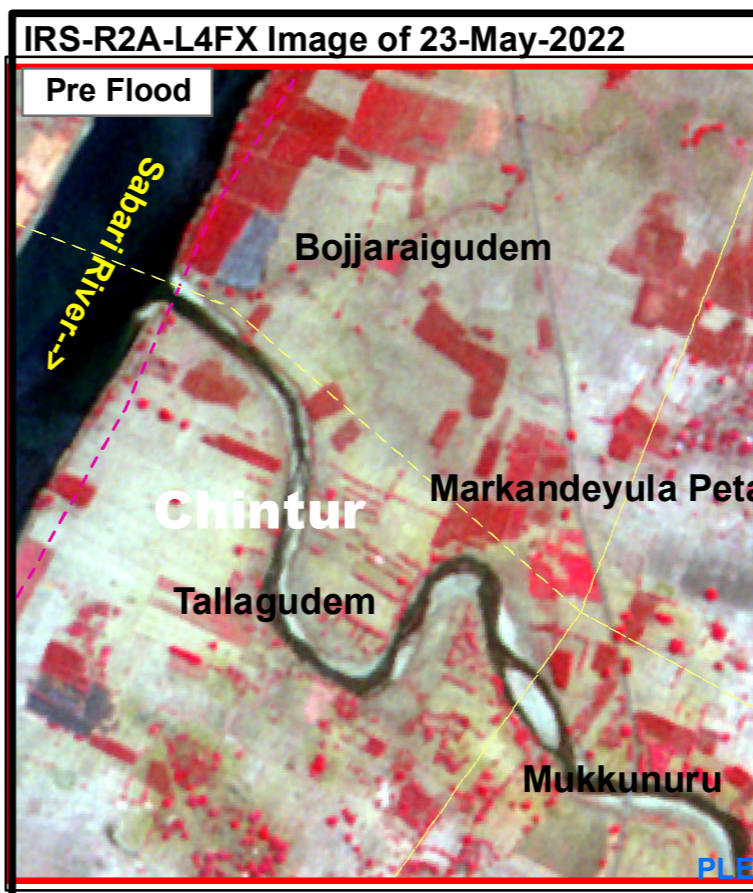

Flood Inundated areas in Kunavaram and Chintur Mandals of East Godavari District, Andhra Pradesh State

Date of Issue : 21.07.2022

DISASTER EVENT ID: 07-FLD-2022-AP
MAP ID: 2022/14