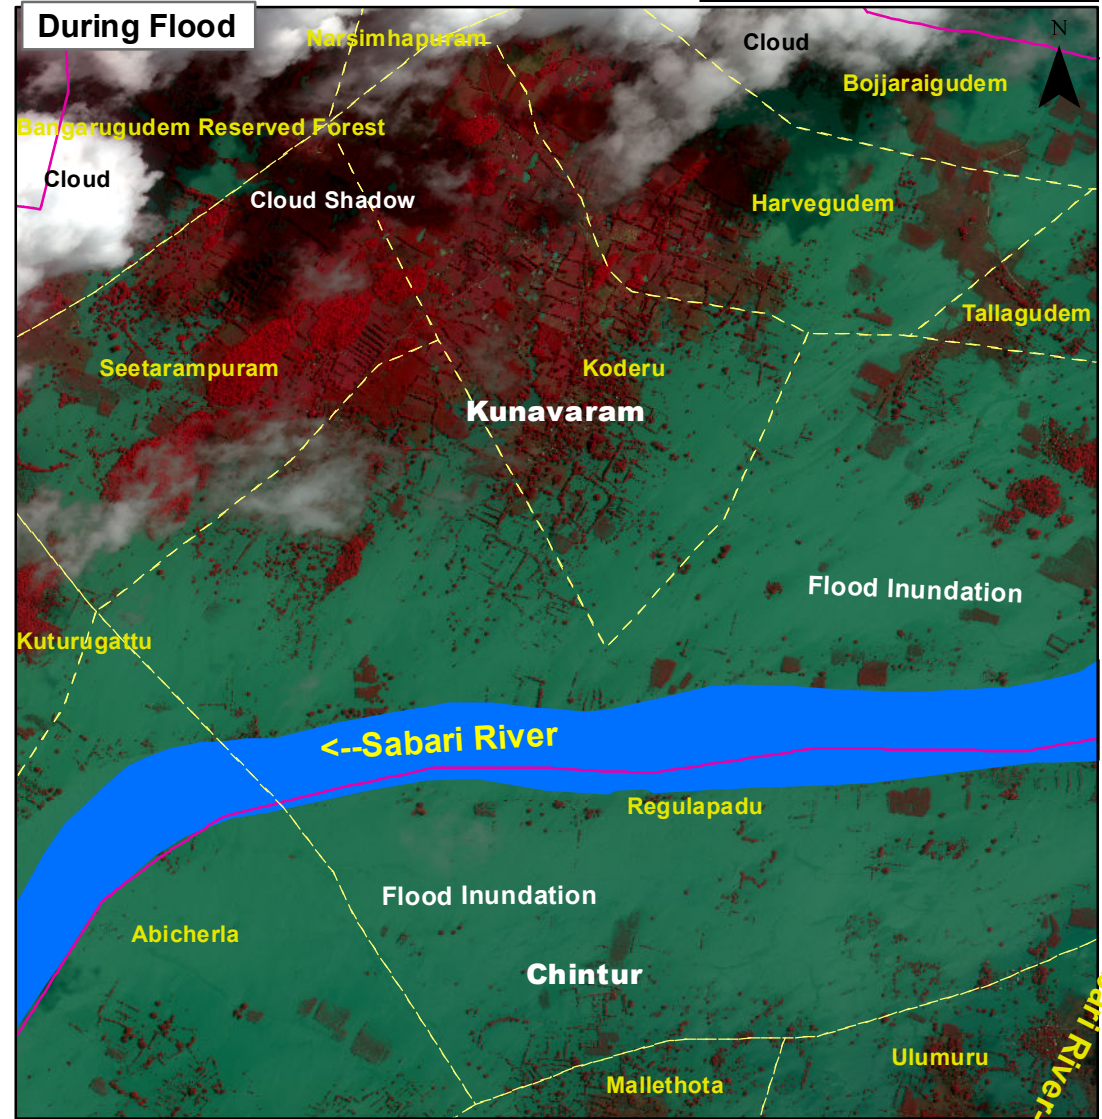

DISASTER EVENT ID: 07-FLD-2022-AP
MAP ID: 2022/17

IRS-R2A-L4FX Image of 23-May-2022

GeoEye-1 Image of 19-July-2022

Location Map

Part of East Godavari district

Legend
 - Yellow dashed line: Village Boundary
 - Blue line: River

For official use

Flood Inundated areas in Chintur Mandal of East Godavari District, Andhra Pradesh State

Location Map

Part of East Godavari district

Legend

--- Village Boundary

This product is prepared using GeoEye-1 satellite image received under International Charter, Call ID-877